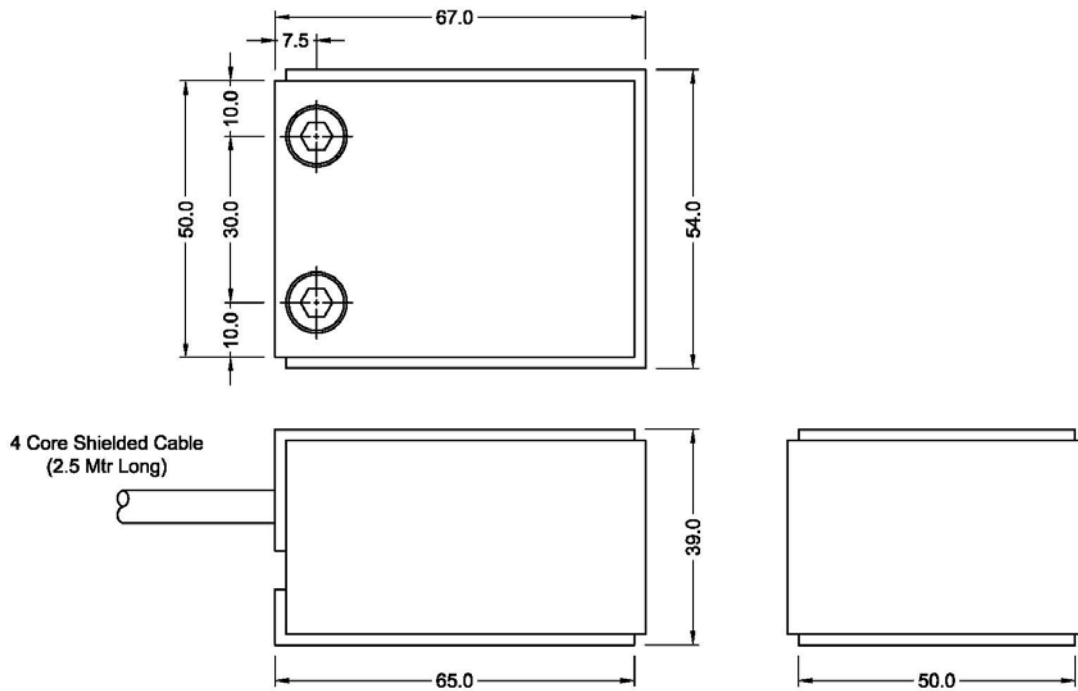

**Dimensions :**

**CONNECTION DETAILS**

| COLOUR | CONNECTION      |
|--------|-----------------|
| RED    | + VE EXCITATION |
| WHITE  | + VE OUTPUT     |
| BLACK  | - VE EXCITATION |
| GREEN  | - VE OUTPUT     |
| BROWN  | SHIELD          |